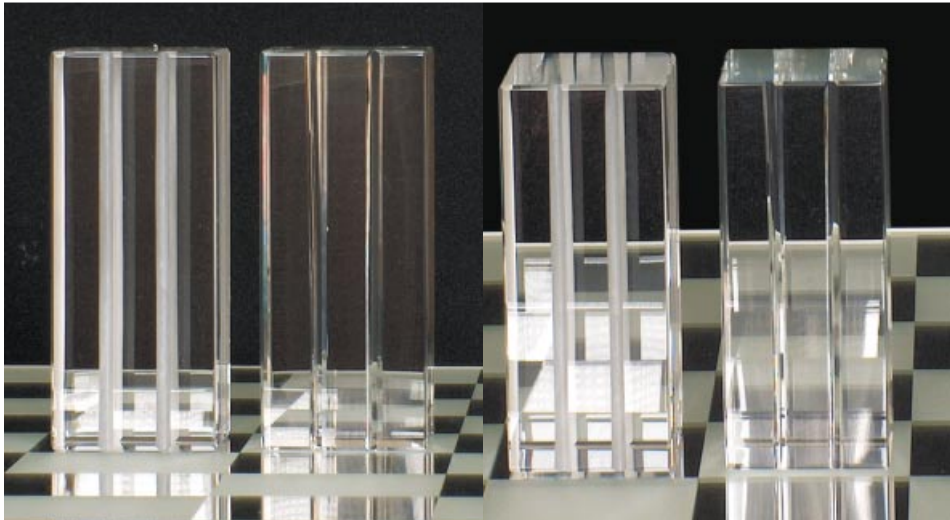

Refraction chess set

The figures are differentiated by deep hand carved cuts, made by master cutter Jiří Neužil, that are either matt (frosted) or manually polished (shiny) to make a clear distinction between the two sides.

Look through the game pieces and you will be astonished by the extraordinary view when the designs on the opposing sides blend together.

Refraction chess set

Every King has a large crown on his wise head, followed with a strict collar and a long cloak.

Dimensions: 12×4cm (4.7"×1.6")

His Lady wears a gentle crown and a marvelous robe spreading all the way down.

Dimensions: 12×4cm (4.7"×1.6")

Refraction chess set

The Bishop is always wearing his mitre.

Dimensions: 9,4×4cm (3.7"×1.6")

The Knight lifts his sword to protect his master

Dimensions: 9,4×4cm (3.7"×1.6")

Refraction chess set

The Rook acts as a tall tower to protect everyone against the enemy.

Dimensions: 9,4×4cm (3.7"×1.6")

The Pawn