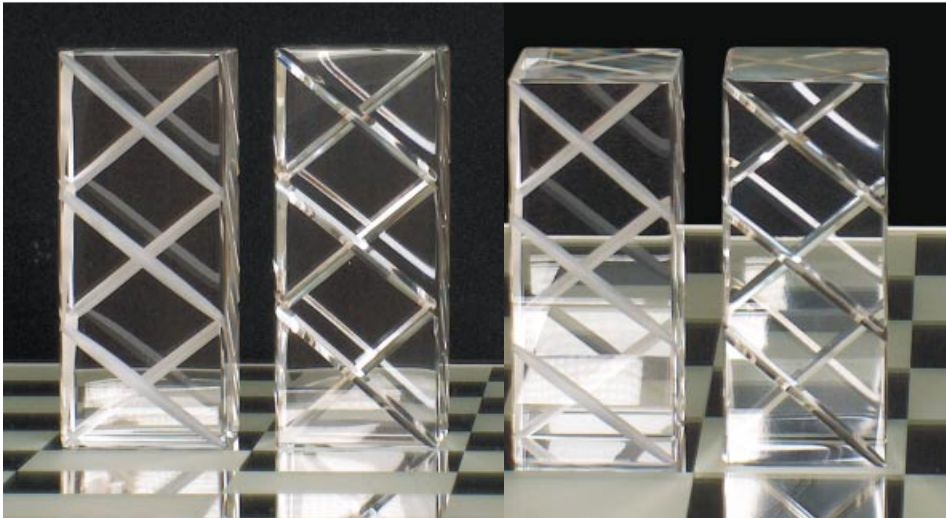

Refraction chess set

The figures are differentiated by deep hand carved cuts, made by master cutter Jiří Neužil, that are either matt (frosted) or manually polished (shiny) to make a clear distinction between the two sides.

Look through the game pieces and you will be astonished by the extraordinary view when the designs on the opposing sides blend together.

Refraction chess set

Every King has a large crown on his wise head, followed with a strict collar and a long cloak.

Dimensions: 12×4cm (4.7"×1.6")

His Lady wears a gentle crown and a marvelous robe spreading all the way down.

Dimensions: 12×4cm (4.7"×1.6")

Refraction chess set

The Bishop is always wearing his mitre.

Dimensions: 9,4×4cm (3.7"×1.6")

The Knight lifts his sword to protect his master

Dimensions: 9,4×4cm (3.7"×1.6")

Refraction chess set

The Rook acts as a tall tower to protect everyone against the enemy.

Dimensions: 9,4×4cm (3.7"×1.6")

The Pawn