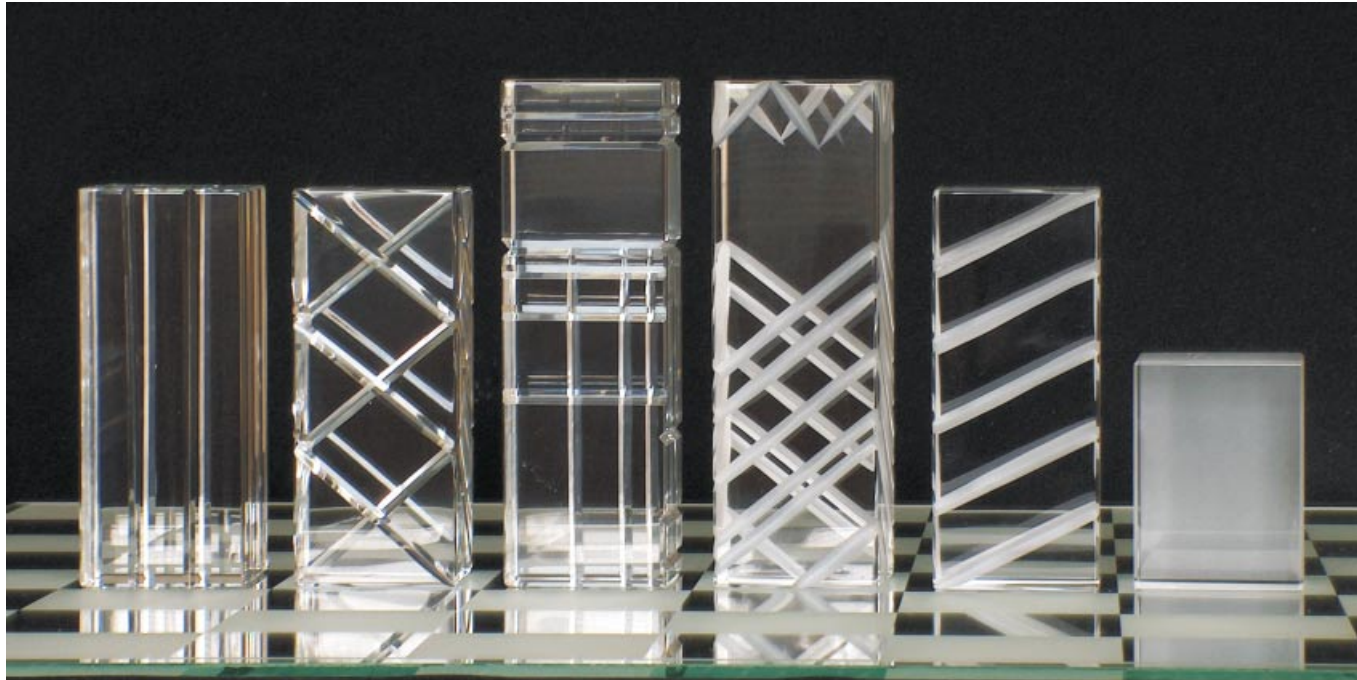

Refraction chess set

The beauty of crystal glass comes to life with this fully hand-crafted set, produced in limited quantity of 10 sets and designed by Eva Starková (Sasínková), who also designed the Quadrant crystal chess set.

Refraction chess set

The figures are differentiated by deep hand carved cuts, made by master cutter Jiří Neužil, that are either matt (frosted) or manually polished (shiny) to make a clear distinction between the two sides.

Look through the game pieces and you will be astonished by the extraordinary view when the designs on the opposing sides blend together.

Refraction chess set

Every King has a large crown on his wise head, followed with a strict collar and a long cloak.

Dimensions: 12×4cm (4.7"×1.6")

His Lady wears a gentle crown and a marvelous robe spreading all the way down.

Dimensions: 12×4cm (4.7"×1.6")

Refraction chess set

The Bishop is always wearing his mitre.

Dimensions: 9,4×4cm (3.7"×1.6")