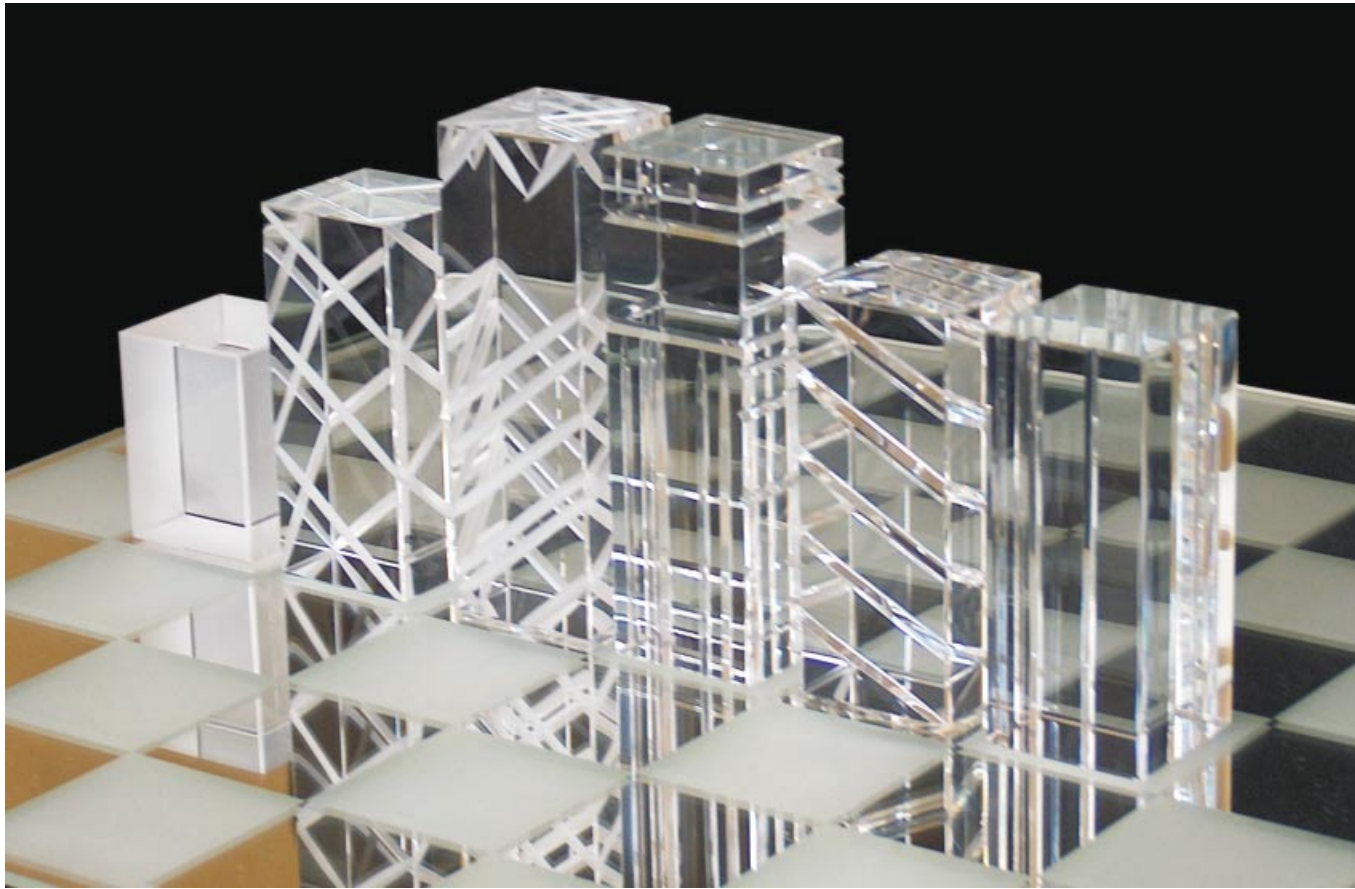

Refraction chess set

The beauty of crystal glass comes to life with this fully hand-crafted set, produced in limited quantity of 10 sets and designed by Eva Starková (Sasínková), who also designed the Quadrant crystal chess set.

Thanks to its clarity, quadratic shape and board of black glass, the chess game will lighten up every space.

To order your set, please e-mail Jan Starka at jstarka@2es.cz or Elizabeth Gann at lizgann@aol.com