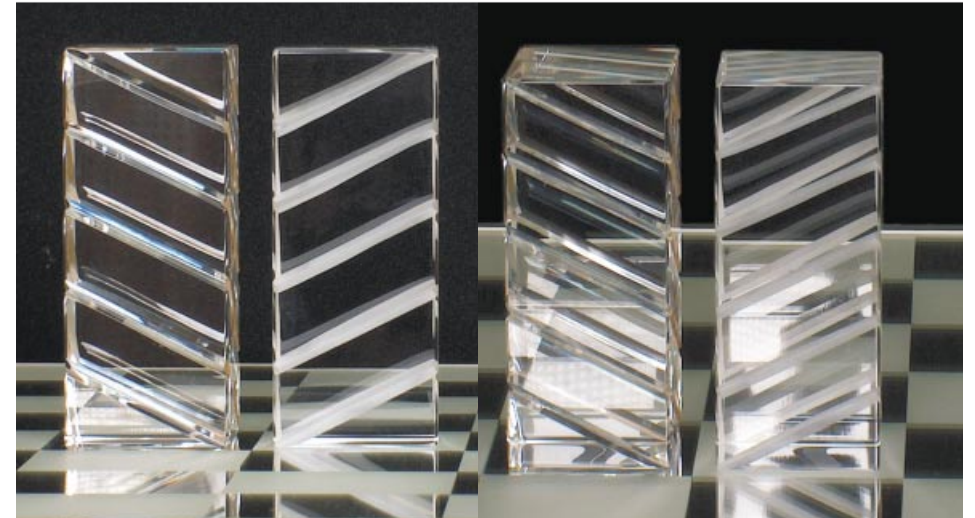

Refraction chess set

The figures are differentiated by deep hand carved cuts, made by master cutter Jiří Neužil, that are either matt (frosted) or manually polished (shiny) to make a clear distinction between the two sides.

Look through the game pieces and you will be astonished by the extraordinary view when the designs on the opposing sides blend together.

Refraction chess set

Every King has a large crown on his wise head, followed with a strict collar and a long cloak.

Dimensions: 12×4cm (4.7"×1.6")

His Lady wears a gentle crown and a marvelous robe spreading all the way down.

Dimensions: 12×4cm (4.7"×1.6")

Refraction chess set

The Bishop is always wearing his mitre.

Dimensions: 9,4×4cm (3.7"×1.6")

The Knight lifts his sword to protect his master

Dimensions: 9,4×4cm (3.7"×1.6")

Refraction chess set

The Rook acts as a tall tower to protect everyone against the enemy.

Dimensions: 9,4×4cm (3.7"×1.6")

The Pawn