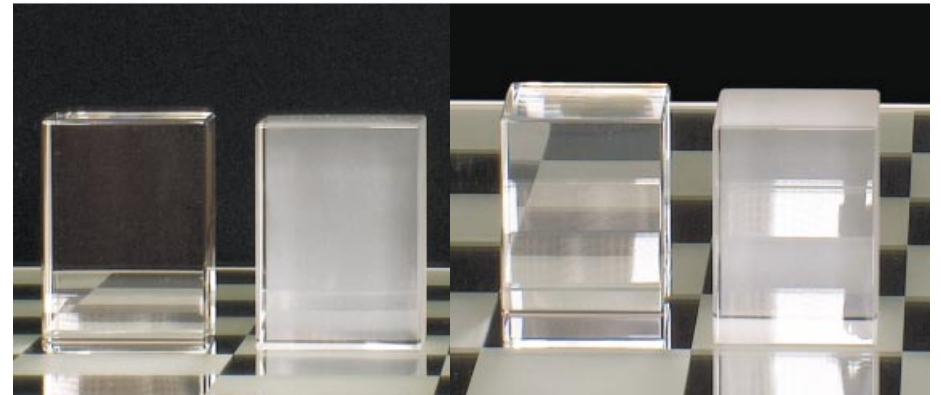

Refraction chess set

The figures are differentiated by deep hand carved cuts, made by master cutter Jiří Neužil, that are either matt (frosted) or manually polished (shiny) to make a clear distinction between the two sides.

Dimensions: 12×4cm (4.7"×1.6")

His Lady wears a gentle crown and a marvelous robe spreading all the way down.

Dimensions: 12×4cm (4.7"×1.6")

Refraction chess set

The Bishop is always wearing his mitre.

Dimensions: 9,4×4cm (3.7"×1.6")

The Knight lifts his sword to protect his master

Dimensions: 9,4×4cm (3.7"×1.6")

Refraction chess set

The Rook acts as a tall tower to protect everyone against the enemy.

Dimensions: 9,4×4cm (3.7"×1.6")

The Pawn