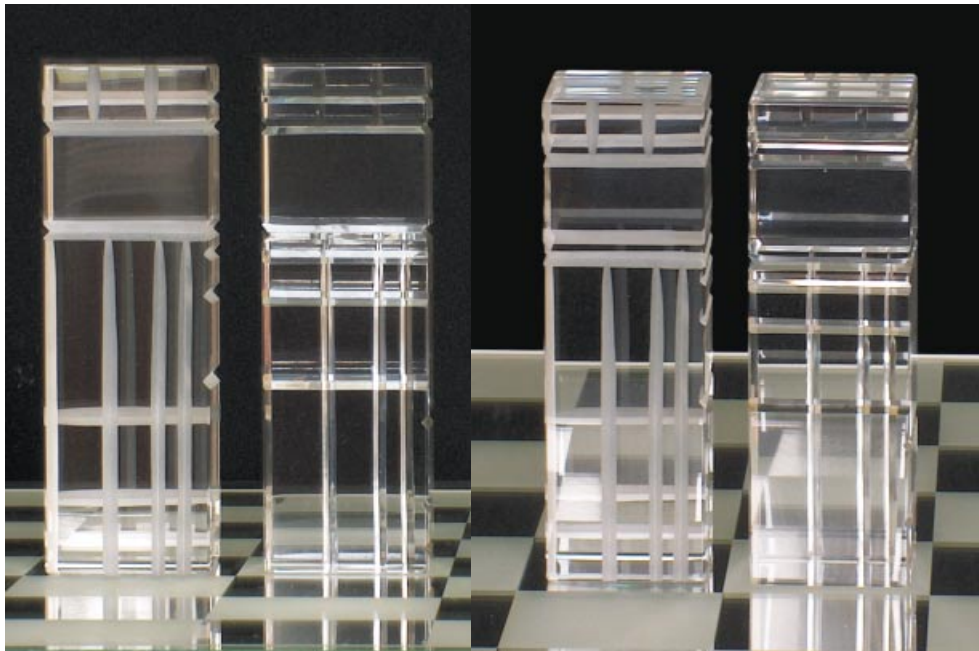

Refraction chess set

The beauty of crystal glass comes to life with this fully hand-crafted set, produced in limited quantity of 10 sets and designed by Eva Starková (Sasínková), who also designed the Quadrant crystal chess set.

Refraction chess set

The figures are differentiated by deep hand carved cuts, made by master cutter Jiří Neužil, that are either matt (frosted) or manually polished (shiny) to make a clear distinction between the two sides.

Look through the game pieces and you will be astonished by the extraordinary view when the designs on the opposing sides blend together.

Refraction chess set

Every King has a large crown on his wise head, followed with a strict collar and a long cloak.

Dimensions: 12×4cm (4.7"×1.6")

His Lady wears a gentle crown and a marvelous robe spreading all the way down.

Dimensions: 12×4cm (4.7"×1.6")

Refraction chess set

The Bishop is always wearing his mitre.

Dimensions: 9,4×4cm (3.7"×1.6")