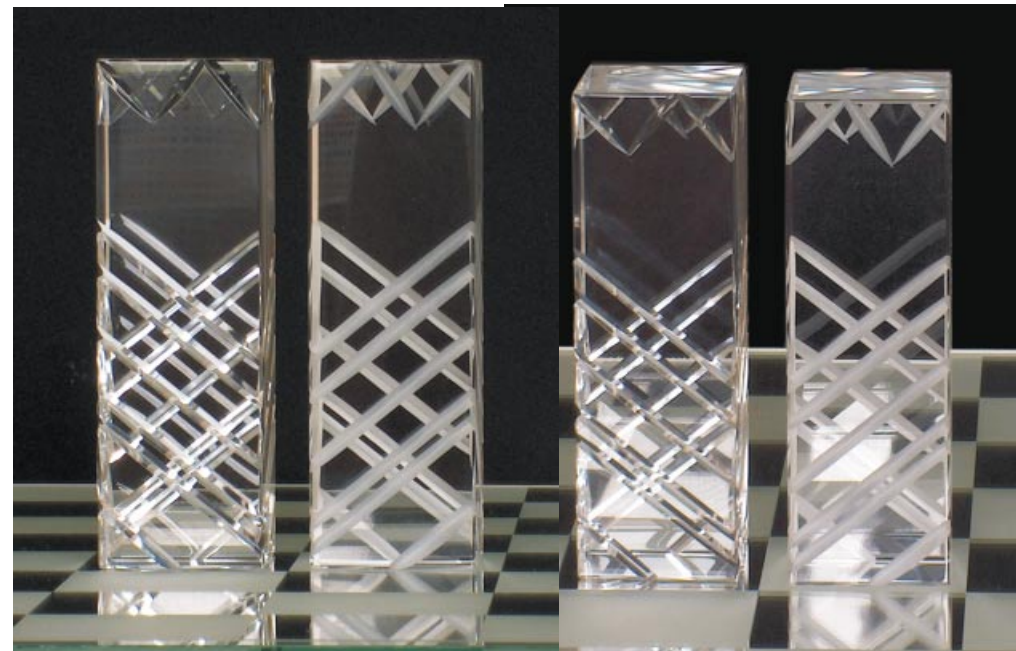

Refraction chess set

The figures are differentiated by deep hand carved cuts, made by master cutter Jiří Neužil, that are either matt (frosted) or manually polished (shiny) to make a clear distinction between the two sides.

Look through the game pieces and you will be astonished by the extraordinary view when the designs on the opposing sides blend together.

Refraction chess set

Every King has a large crown on his wise head, followed with a strict collar and a long cloak.

Dimensions: 12×4cm (4.7"×1.6")

His Lady wears a gentle crown and a marvelous robe spreading all the way down.

Dimensions: 12×4cm (4.7"×1.6")

Refraction chess set

The Bishop is always wearing his mitre.

Dimensions: 9,4×4cm (3.7"×1.6")

The Knight lifts his sword to protect his master

Dimensions: 9,4×4cm (3.7"×1.6")

Refraction chess set

The Rook acts as a tall tower to protect everyone against the enemy.

Dimensions: 9,4×4cm (3.7"×1.6")

The Pawn