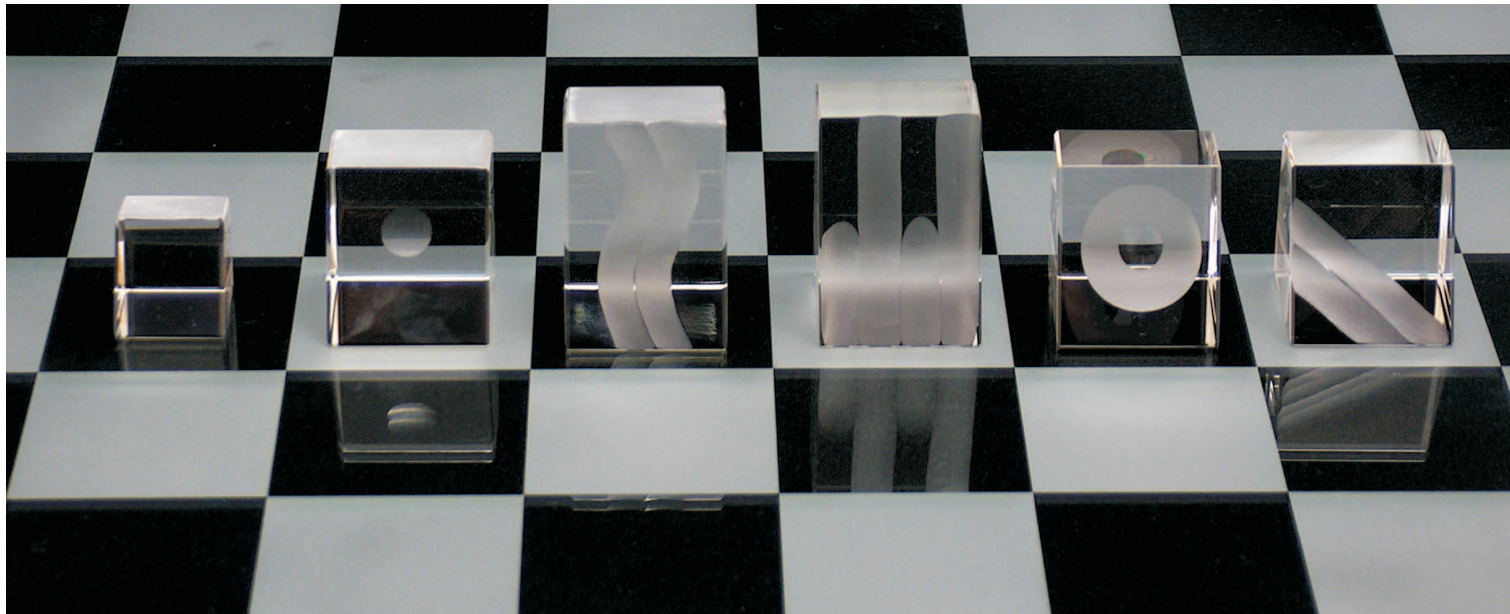

# Inclined chess set

The designer Eva Starková, author of the famous Refraction chess set, created another chess masterpiece - the Inclined chess set.

All pieces have a quadratic base and slanted front side, this shape breathes life into the crystal which reflects in various ways and creates extraordinary views from all sides.

The figures are decorated with various hand carved cuts, made by master cutter Jiří Neužil. The black side is very clearly differentiated by matt tops.

This wonderful chess set will be produced in a limited series of 50 signed pieces.

# Inclined chess set

**The King** is marked by his crown, sided by **the Queen** with her long wavy hair. *Dimensions: 4×3cm (1.6"×1.2")*

**The Bishop** is always sure about his target, **the Knight** lifts his sword to protect his master and **the Rook** is standing silent guard. *Dimensions: 3×3cm (1.2"×1.2")*