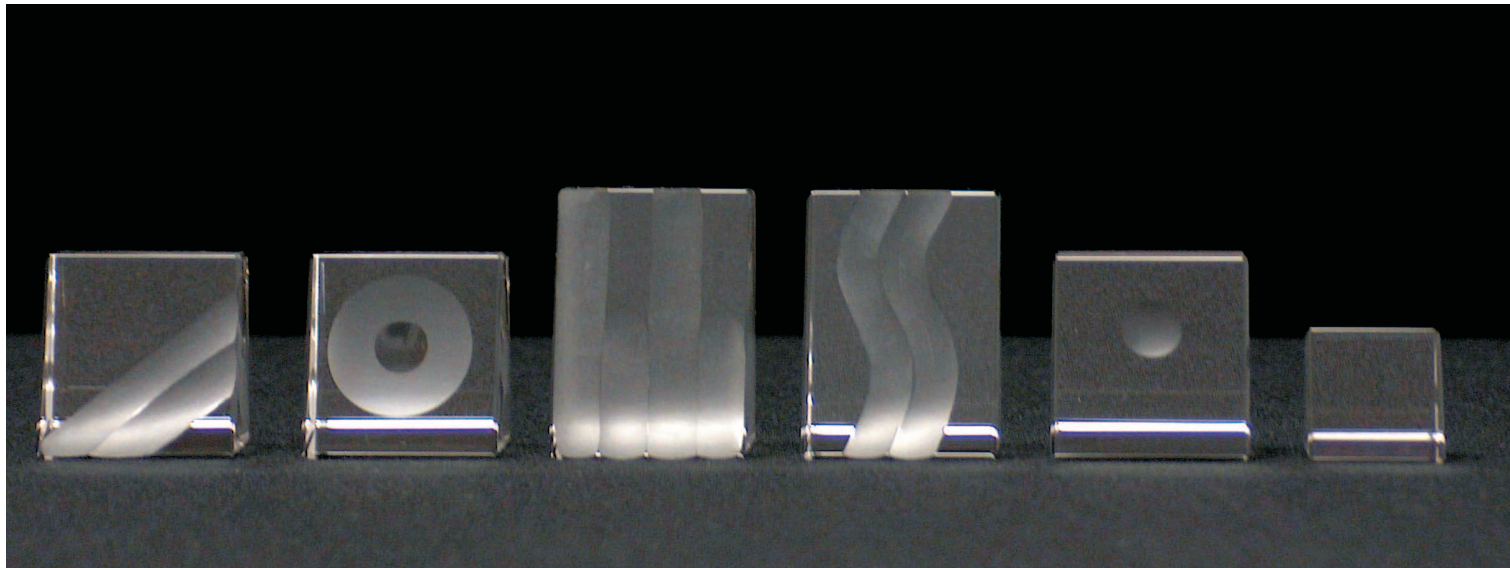

Inclined chess set

The King is marked by his crown, sided by **the Queen** with her long wavy hair. *Dimensions: 4×3cm (1.6"×1.2")*

The Bishop is always sure about his target, **the Knight** lifts his sword to protect his master and **the Rook** is standing silent guard. *Dimensions: 3×3cm (1.2"×1.2")*

The Pawn *Dimensions: 2×2cm (0.8"×0.8")*

To order your set, please e-mail Jan Starka at jstarka@2es.cz